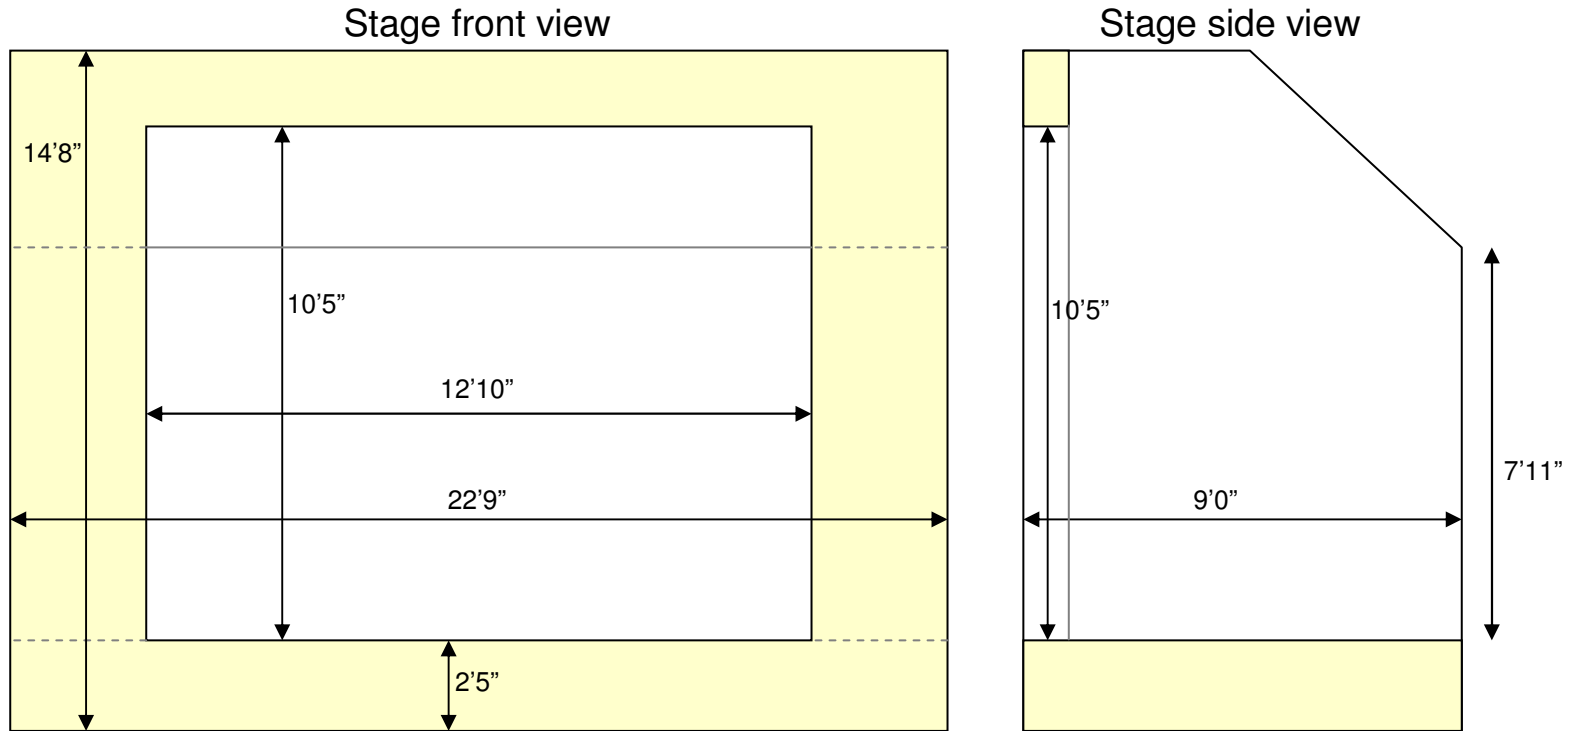

# Pailton Village Hall

Hall Dimensions: 21'3" wide by 31'9" deep

In addition there is a kitchen and toilets with access for the disabled

Not to scale